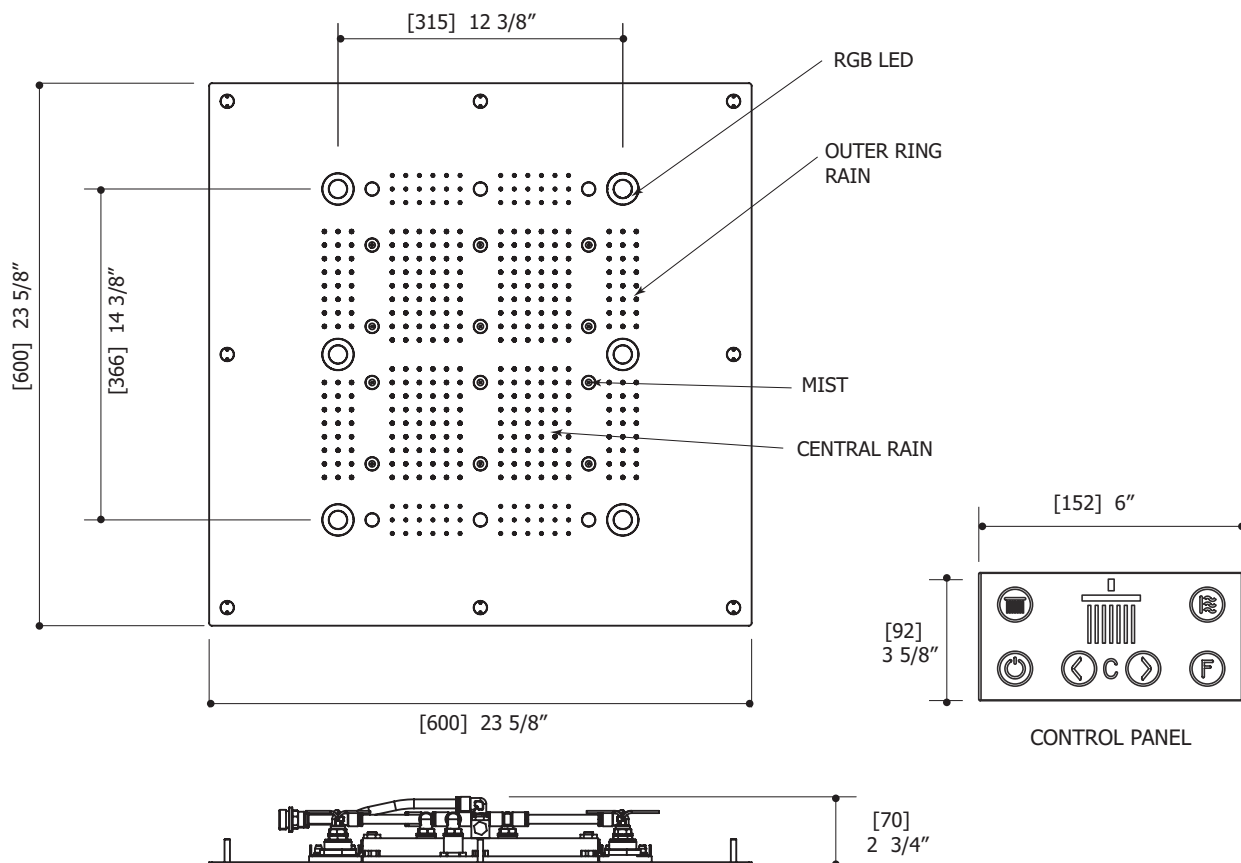

WARRANTY

Residential / commercial: Two years warranty
(Complete warranty available at www.aquabress.com/warranty)