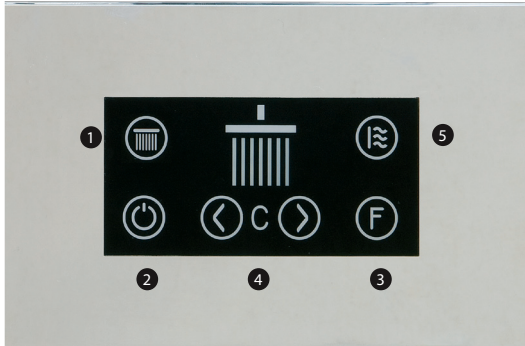

FEATURES

Stainless steel construction
 4 functions: central rain, complete rain, curtain, mist
 Chromatherapy - 16 color shades from 6 RGB LED lamps
 Aromatherapy - 3 scents: floral, energy, relax
 (wallmount diffuser included)
 Wallmount digital touchpad (5 settings)
 Thermostatic valve required (minimum of 1 volume control recommended)

Flow rate: varies between functions

FINISHES

Standard
 Polished stainless steel (pss)

WARRANTY

Residential / commercial: Two years warranty
 (Complete warranty available at www.aquabress.com/warranty)

INCLUDED WITH THE 925 CURA AQUADEMY

TOUCHPAD FEATURES

- 1 function selector
- 2 on / off
- 3 chromatherapy function selector:
 - color rotation
 - color set
 - on / off
- 4 color selection
- 5 aromatherapy on / off

AROMATHERAPY DIFFUSER

An integrated fan system diffuses the fragrance every 30 seconds for a period of 10 seconds.